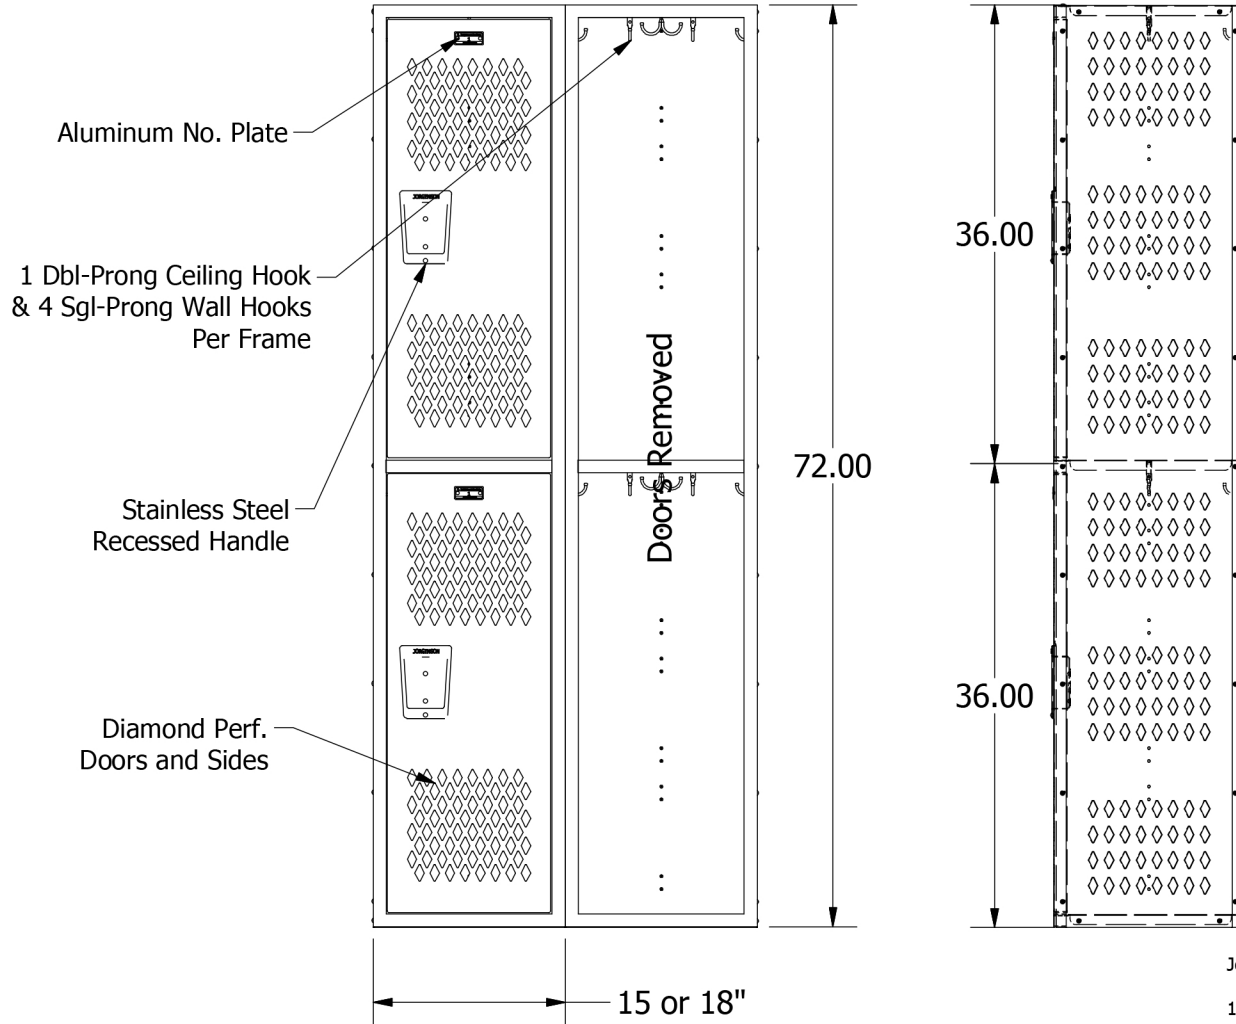

2

1

72" High 2 Tier Jorgenson Athletic Locker

Allow $\frac{1}{16}$ " growth per frame

Jorgenson Lockers

1239 South 700 West
Salt Lake City, UT 84104
101 Johnston Circle
Palmetto, GA 30268

Jorgenson Lockers

A div. of Jorgenson Industrial Companies